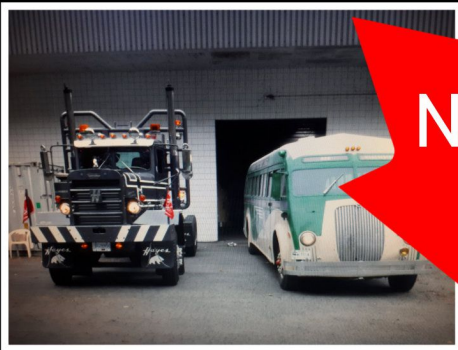

100th
1922-2022

Pacific

75th
1947-2022

Presenting

National Truck Show
July 8-9, 2022
Fairgrounds
Cloverdale, B.C.

Anniversary

For more details contact:
Email: bcvintagetruckmuseum@shaw.ca
Phone: 604-372-4093